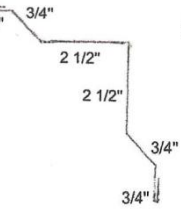

STANDARD TRIM PROFILES

All trims 10'3" standard length
 * Available in 2' increments from 10' to 20' lengths

J Channel

1/2" J Channel

Rat Guard

Flat Base

Insulation Base

Flat Insulation Base

Square Base

L-4

L-6

L-8

3X4 Eave

3X5.5 Eave

1.5 Gutter Apron

2.5 Gutter Apron

Mini Residential Rake*

4" Inside Corner*

5" Inside Corner*

6" Inside Corner*

H Channel

(20") Wide Ridge

(13.5") Ridge*

(10.5") Mini Ridge

OHDT

Sliding Door Jamb

R Track Cover

S Track Cover

SNAPLOCK TRIM PROFILES

All trims standard 10'3" length
 * Available in 2' increments from 10' to 16'

S. S. Drip Edge (Option 1)

S. S. Drip Edge (Option 2)