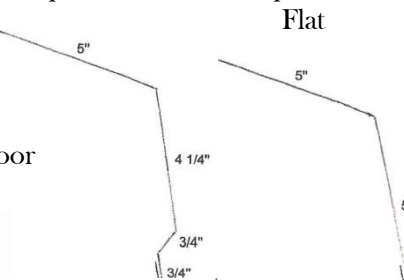

5" Hip Cap

1/2" F Channel

3/4" F Channel

F & J

6"X6" Kick-out

4"X4" Kick-out

4"X6" Kick-out

Double J

24" Valley

36" Valley*

Hip Trim

Hip Trim Flat

SW Flashing

EW Flashing

EW Flashing Flat

Narrow OHDT

OHDT

Sliding Door Jamb

R Track Cover

S Track Cover

SNAPLOCK TRIM PROFILES

All trims standard 10'3" length
 * Available in 2' increments from 10' to 16'

S. S. Drip Edge (Option 1)

S. S. Drip Edge (Option 2)