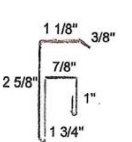

Mini Residential Rake*

4" Inside Corner*

5" Inside Corner*

6" Inside Corner*

H Channel

(20") Wide Ridge

(13.5") Ridge*

(10.5") Mini Ridge

5" Hip Cap

1/2" F Channel

3/4" F Channel

F & J

6"X6" Kick-out

4"X4" Kick-out

4"X6" Kick-out

Double J

24" Valley

36" Valley*

Hip Trim

Hip Trim Flat

SW Flashing

EW Flashing

EW Flashing Flat

Narrow OHDT

OHDT

Sliding Door Jamb

R Track Cover

S Track Cover

SNAPLOCK TRIM PROFILES

All trims standard 10'3" length
 * Available in 2' increments from 10' to 16'

S. S. Drip Edge (Option 1)

S. S. Drip Edge (Option 2)