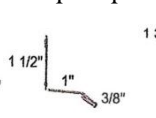

Window Drip Cap