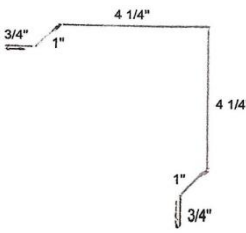

Outside Corner*