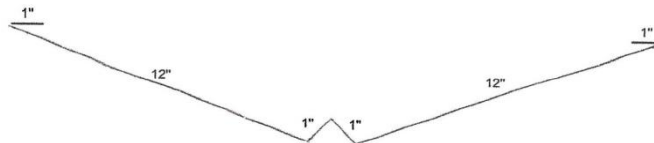

Mini Residential Rake*

4" Inside Corner*

5" Inside Corner*

6" Inside Corner*

H Channel

(20") Wide Ridge

(13.5") Ridge*

(10.5") Mini Ridge

5" Hip Cap

1/2" F Channel

3/4" F Channel

F & J

6"X6" Kick-out

4"X4" Kick-out

4"X6" Kick-out

Double J

24" Valley

36" Valley*

Hip Trim

Hip Trim Flat

SW Flashing

EW Flashing

EW Flashing Flat

Narrow OHDT