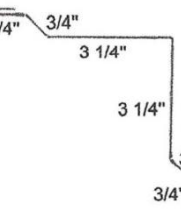

STANDARD TRIM PROFILES

All trims 10'3" standard length
 * Available in 2' increments from 10' to 20' lengths

J Channel

1/2" J Channel

Rat Guard

Flat Base

Insulation Base

Flat Insulation Base

Square Base

L-4

L-6

L-8

3X4 Eave

3X5.5 Eave

1.5 Gutter Apron

2.5 Gutter Apron

Mini Residential Rake*

4" Inside Corner*

5" Inside Corner*

6" Inside Corner*

H Channel

(20") Wide Ridge

(13.5") Ridge*

(10.5") Mini Ridge

OHDT

Sliding Door Jamb

R Track Cover

S Track Cover

SNAPLOCK TRIM PROFILES

All trims standard 10'3" length
 * Available in 2' increments from 10' to 16'

S. S. Drip Edge (Option 1)

S. S. Drip Edge (Option 2)