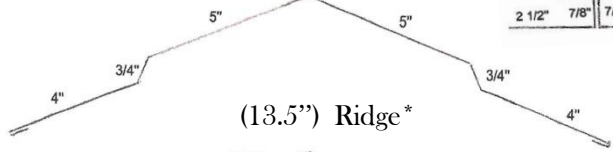

Mini Residential Rake*

4" Inside Corner*

5" Inside Corner*

6" Inside Corner*

H Channel

(20") Wide Ridge

(13.5") Ridge*

(10.5") Mini Ridge

5" Hip Cap

1/2" F Channel

3/4" F Channel

F & J

6"X6" Kick-out

4"X4" Kick-out

4"X6" Kick-out

Double J