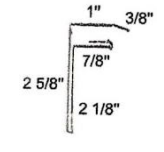

Square Base

L-4

L-6

L-8

3X4 Eave

3X5.5 Eave

1.5 Gutter Apron

2.5 Gutter Apron

Mini Residential Rake*

4" Inside Corner*

5" Inside Corner*

6" Inside Corner*

H Channel

(20") Wide Ridge

(13.5") Ridge*

(10.5") Mini Ridge

5" Hip Cap

1/2" F Channel

3/4" F Channel

F & J

6"X6" Kick-out

4"X4" Kick-out

4"X6" Kick-out

Double J

24" Valley

36" Valley*

Hip Trim

Hip Trim Flat

SW Flashing

EW Flashing

EW Flashing Flat

Narrow OHDT