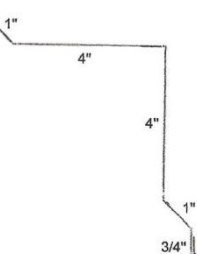

Square Base

L-4

L-6

L-8

3X4 Eave

3X5.5 Eave

1.5 Gutter Apron

2.5 Gutter Apron

Mini Residential Rake*

4" Inside Corner*

5" Inside Corner*

6" Inside Corner*

H Channel

(20") Wide Ridge

(13.5") Ridge*

(10.5") Mini Ridge

5" Hip Cap

1/2" F Channel

3/4" F Channel

F & J

6"X6" Kick-out

4"X4" Kick-out

4"X6" Kick-out

Double J

24" Valley

36" Valley*

Hip Trim

Hip Trim Flat

SW Flashing

EW Flashing

EW Flashing Flat

Narrow OHDT