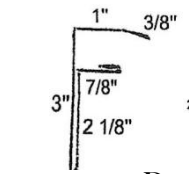

Mini Residential Rake*

4" Inside Corner*

5" Inside Corner*

6" Inside Corner*

H Channel

(20") Wide Ridge

(13.5") Ridge*

(10.5") Mini Ridge

5" Hip Cap

1/2" F Channel

3/4" F Channel

F & J

6"X6" Kick-out

4"X4" Kick-out

4"X6" Kick-out

Double J

24" Valley

36" Valley*

Hip Trim

Hip Trim Flat

SW Flashing

EW Flashing

EW Flashing Flat

Narrow OHDT