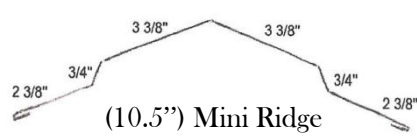

Square Base

L-4

L-6

L-8

3X4 Eave

3X5.5 Eave

1.5 Gutter Apron

2.5 Gutter Apron

Mini Residential Rake*

4" Inside Corner*

5" Inside Corner*

6" Inside Corner*

H Channel

(20") Wide Ridge

(13.5") Ridge*

(10.5") Mini Ridge

5" Hip Cap

1/2" F Channel

3/4" F Channel

F & J

6"X6" Kick-out

4"X4" Kick-out

4"X6" Kick-out

Double J