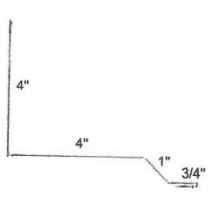

Mini Residential Rake*

4" Inside Corner*

5" Inside Corner*

6" Inside Corner*

H Channel

(20") Wide Ridge

(13.5") Ridge*

(10.5") Mini Ridge

5" Hip Cap

1/2" F Channel

3/4" F Channel

F & J

6"X6" Kick-out

4"X4" Kick-out

4"X6" Kick-out

Double J

24" Valley

36" Valley*

Hip Trim

Hip Trim Flat

SW Flashing

EW Flashing

EW Flashing Flat

Narrow OHDT

OHDT

Sliding Door Jamb

R Track Cover

S Track Cover

SNAPLOCK TRIM PROFILES

All trims standard 10'3" length
 * Available in 2' increments from 10' to 16'

S. S. Drip Edge (Option 1)

S. S. Drip Edge (Option 2)