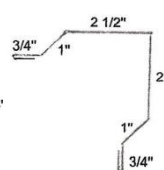

Mini Outside Corner*